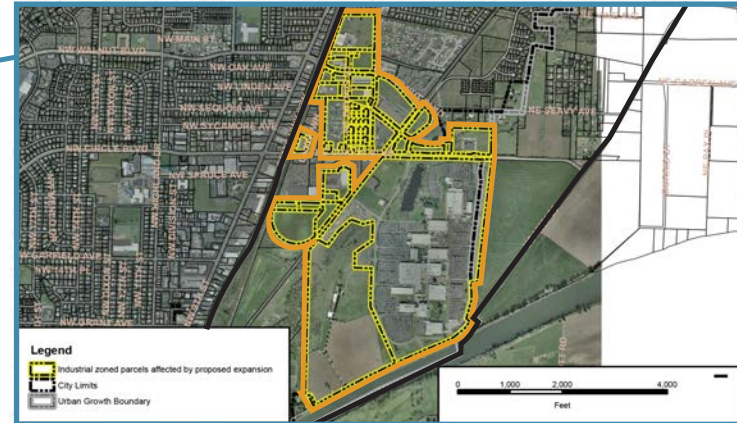

Benton | Corvallis Enterprise Zone: Total Size is 2.83 Square Miles

Vicinity Map

Red oval denotes 5 mile distance buffer from existing Enterprise Zone boundary. Addition of two new areas falls within 5 miles of existing Enterprise Zone boundary.

**Sunset Research and
 Technology Park Expansion**
 82.05 Acres | 0.1282 Square Miles

Hewlett Packard Expansion
 370.92 Acres | 0.5796 Square Miles

**Benton | Corvallis
 Enterprise Zone**
 1,322 Acres | 2.12 Square Miles

Information: These maps represent the existing and proposed expansion to the Enterprise Zone within the Corvallis Urban Growth Boundary. Original boundary: Designated June 24, 2008
 Proposed expansion: City Council Resolution 2010-29, passed August 12, 2010