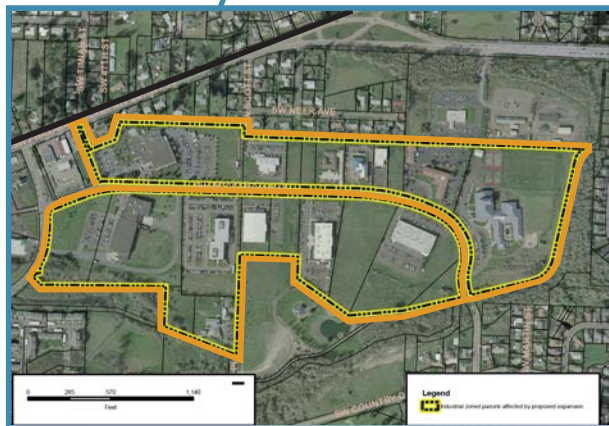

Benton | Corvallis Enterprise Zone: Total Size is 2.83 Square Miles

Vicinity Map

Red oval denotes 5 mile distance buffer from existing Enterprise Zone boundary. Addition of two new areas falls within 5 miles of existing Enterprise Zone boundary.

**Sunset Research and
 Technology Park Expansion**
 82.05 Acres | 0.1282 Square Miles

Hewlett Packard Expansion
 370.92 Acres | 0.5796 Square Miles

**Benton | Corvallis
 Enterprise Zone**
 1,322 Acres | 2.12 Square Miles