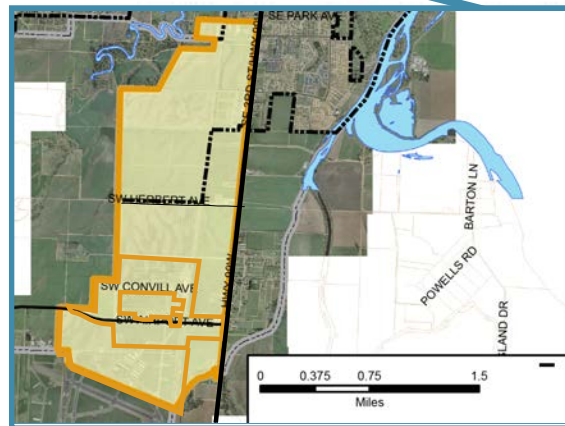

Benton | Corvallis Enterprise Zone: Total Size is 2.83 Square Miles

Vicinity Map

Red oval denotes 5 mile distance buffer from existing Enterprise Zone boundary. Addition of two new areas falls within 5 miles of existing Enterprise Zone boundary.

**Sunset Research and
 Technology Park Expansion**
 82.05 Acres | 0.1282 Square Miles

Hewlett Packard Expansion
 370.92 Acres | 0.5796 Square Miles

**Benton | Corvallis
 Enterprise Zone**
 1,322 Acres | 2.12 Square Miles