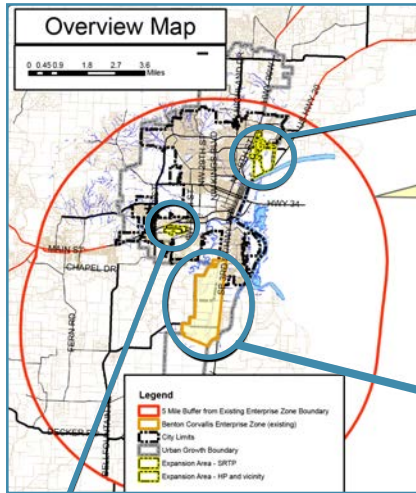

Benton | Corvallis Enterprise Zone: Total Size is 2.83 Square Miles

Vicinity Map

Red oval denotes 5 mile distance buffer from existing Enterprise Zone boundary. Addition of two new areas falls within 5 miles of existing Enterprise Zone boundary.

**Sunset Research and
 Technology Park Expansion**
 82.05 Acres | 0.1282 Square Miles

Hewlett Packard Expansion
 370.92 Acres | 0.5796 Square Miles

**Benton | Corvallis
 Enterprise Zone**
 1,322 Acres | 2.12 Square Miles